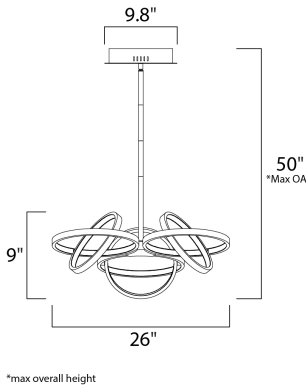

PRODUCT DESCRIPTION

A very unique and interesting design that features concentric bands of Polished Chrome or Black that rotate on 3 axis points and adjusts in multiple directions similar to a gyroscope. The edge of each slender band encases a small LED strip covered by a frosted lens. This work of art is so much more than just a lighting fixture.

MEASUREMENTS

DIMENSION : 26" L x 26" W x 9" H
 MAX OAH : 50" OAH
 CANOPY : 9.8" W x 2" H x 9.8" L
 HANGING WEIGHT : 9.02 lb

LAMPING

INPUT VOLTAGE : 120V
 LUMENS : 5,140 Rated
 BULB : 6 x 73W LED PCB Integrated , 73W Total
 BULB INCLUDED : (Integrated)
 DIMMABLE : Triac CL
 CRI : 80+ CRI
 COLOR_TEMP : 3000K

FINISHES OPTION

 Black / Polished Chrome (BKPC)

MATERIAL

Metal, Aluminum, Acrylic

RATINGS

cETLus
 Dry Location

ADDITIONAL

ADJUSTABLE
 SLOPE: 30
 OPERATING TEMPERATURE:
 -20°C (-4°F), 40°C (104°F)